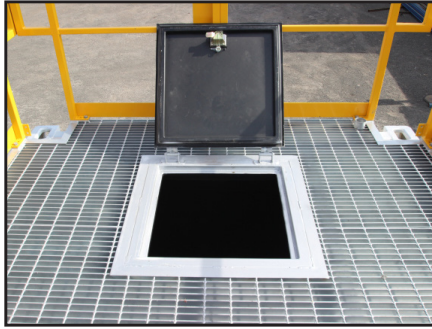

MODIFIED CONTAINER RANGE

Training Container Examples