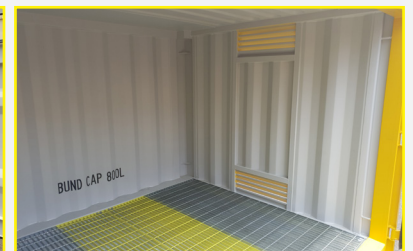

DANGEROUS GOODS CONTAINERS

Are you storing your hazardous materials safely?

Dangerous goods containers are a must have if your workplace needs to store potentially hazardous goods. Our range of HAZMAT certified goods containers means you can safely store a variety of hazardous goods including paint, thinners, oils, diesel, chemicals, class 3 flammables as well as a range of miscellaneous dangerous goods. Our containers are not only suited to store dangerous goods, but also non-hazardous materials where there are possible risks with spillage. Dangerous goods containers need to be of the highest quality possible. At Shipping Container Australia, we are experienced and skilled in all the elements required to create high quality dangerous goods and hazardous containers to the regulated Australian Standards.

FEATURES

- Fully compliant with legislation AS1940-2004
- Double doors for easy access
- Bi-fold side doors (side opening unit only)
- Internal emergency door release
- Bunded floor — galvanised grate flooring
- Lockable stainless steel valve in bunded wall
- Vented top and bottom on two sides
- Relevant signage supplied
- Shelves optional
- Additional accessories available

CONTAINER SIZES

8FT DANGEROUS GOODS UNIT

SPECIFICATIONS

External	Internal	Door Opening
Length 2.76m	Length 2.14m	Width 2.34m
Width 2.42m	Width 2.32m	Height 1.60m
Height 1.98m	Height 1.71m	
Bund Capacity	Cubic Capacity	Tare Weight
800L	8.49m ³	1,200 kg

External	Internal	Door Opening
Length 2.99m	Length 2.83m	Width 2.34m
Width 2.44m	Width 2.35m	Height 2.23m
Height 2.59m	Height 2.35m	
Bund Capacity	Cubic Capacity	Tare Weight
1,200L	15.6m3	1,650 kg

20FT SIDE OPENING DG UNIT