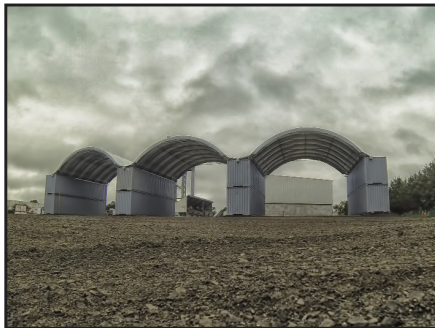

SPECIALISED CONTAINER PRODUCTS

Container Shelter Examples