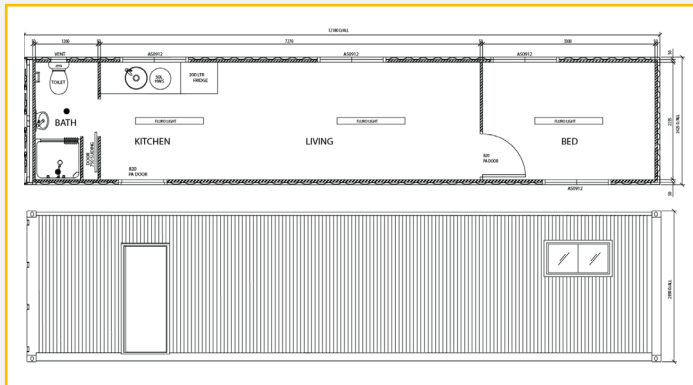

SIZE: 12m x 2.4m (single)

- 1 x 40' Late model high cube container
- Exterior painted colour of choice
- Interior fully lined in a 50mm sandwich panel
- Vinyl floor throughout
- 1 x Hot water system
- 1 x Kitchenette
- 4 x windows with shutters
- 1 x flush handle personnel door
- 1 x Insulated partition wall with sliding door

Bathroom fit out includes;

- 1 x Toilet
- 1 x Shower
- 1 x Sink
- 1 x Small aluminium vented window
- 1 x Floor waste

Electrical fit out includes;

- 4 x double fluorescent lights
- 6 x double 10 amp outlets
- 1 x j-box and 1 x RCD circuit breaker

SIZE: 12m x 4.85m (double)

- 2 x 40' Late model high cube container with joining kit
- Exterior painted colour of choice
- Interior fully lined in a 50mm sandwich panel
- Vinyl floor throughout
- 1 x Hot water system
- 1 x Kitchenette
- 4 x windows with shutters
- 1 x flush handle personnel door
- 1 x Insulated partition wall with sliding door

Bathroom fit out includes;

- 1 x Toilet
- 1 x Shower
- 1 x Sink
- 1 x Small aluminium vented window
- 1 x Floor waste

Electrical fit out includes;

- 7 x double fluorescent lights
- 8 x double 10 amp outlets
- 2 x j-box and 2 x RCD circuit breaker

PRICE ON APPLICATION