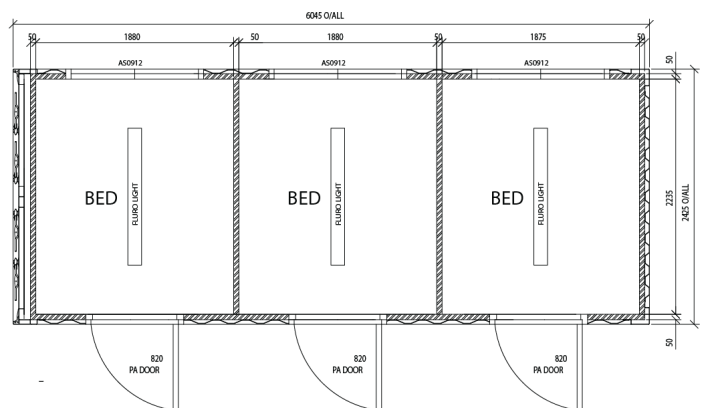

FLOOR PLAN

Shipping Containers

CALL 1300 284 896

For specific details on inclusions please call for a formal quote.

shippingcontainers.com.au