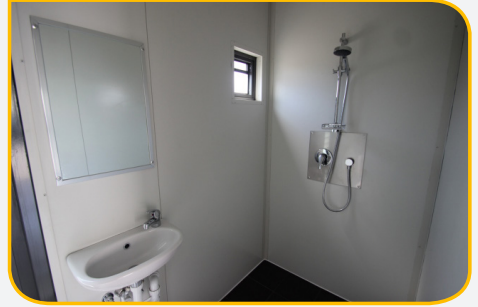

ENSUITE BATHROOMS