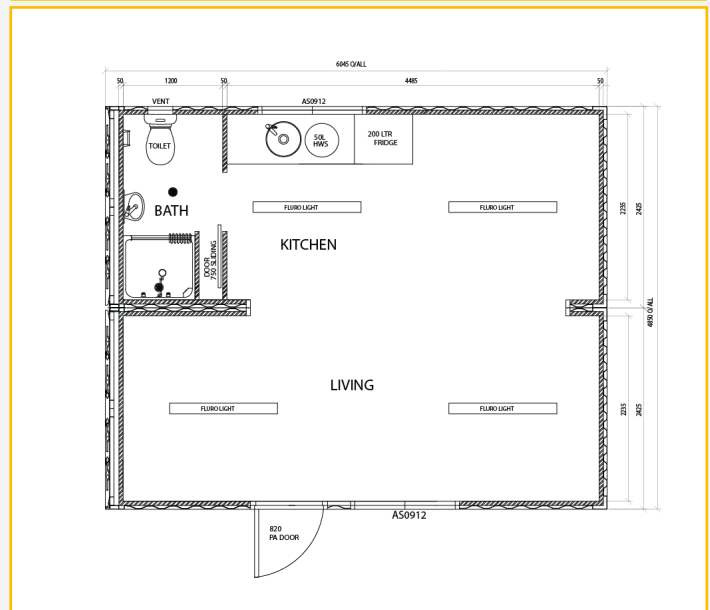

PRICE ON APPLICATION

Additional Accessories may be pictured and not included in quote. Prices do not include Delivery.

Shipping Containers

CALL 1300 284 896

For specific details on inclusions please call for a formal quote.

shippingcontainers.com.au