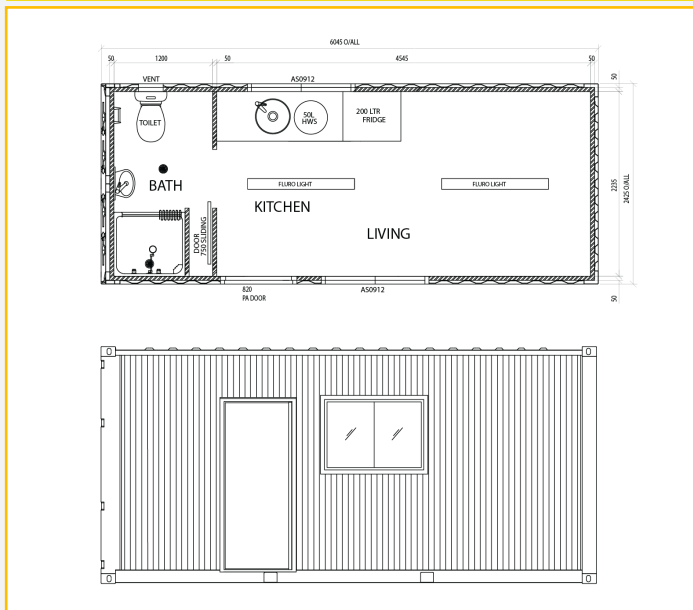

ACCOMMODATION CONTAINER RANGE

The Pacific

Perfect for temporary or permanent residents for a student or single living. Includes kitchenette, ensuite, hot water system, living and dining areas and room for a single bed and wardrobe. Available as a 20' stand-alone unit or two 20ft containers with Joining Kit.

SIZE: 6m x 2.4m (single)

- 1 x 20' New Build General Purpose Container
- Exterior painted colour of choice
- Interior fully lined in a 50mm sandwich panel
- Vinyl floor throughout
- 1 x Kitchenette with Hot water system
- 2 x windows with shutters
- 1 x flush handle personnel door
- 1 x Insulated partition wall with sliding door
- 1 x Bathroom (Includes toilet, shower and sink)

Electrical fit out includes:

- 3 x double fluorescent lights
- 6 x double 10 amp outlets
- 1 x j-box and 1 x RCD circuit breaker

SIZE: 6m x 4.85m (double)

- 2 x 20' New Build General Purpose Container with joining kit
- Exterior painted colour of choice
- Interior fully lined in a 50mm sandwich panel
- Vinyl floor throughout
- 1 x Kitchenette with Hot water system
- 2 x windows with shutters
- 1 x flush handle personnel door
- 1 x Insulated partition wall with sliding door
- 1 x Bathroom (Includes toilet, shower and sink)

Electrical fit out includes:

- 5 x double fluorescent lights
- 8 x double 10 amp outlets
- 2 x j-box and 2 x RCD circuit breaker

PRICE ON APPLICATION