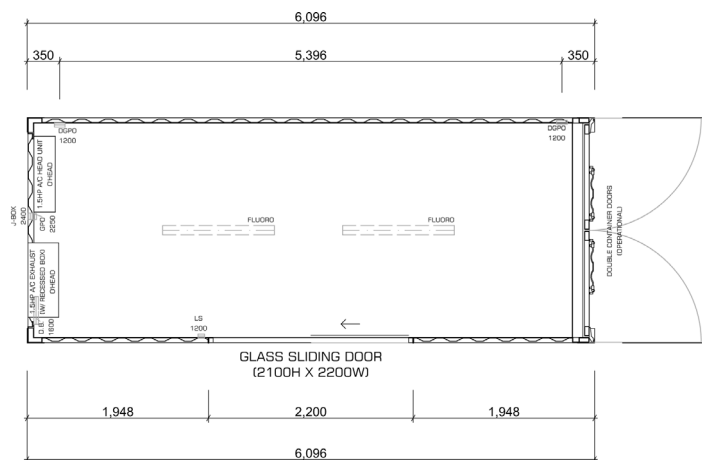

FLOOR PLAN

Shipping Containers

CALL 1300 284 896

For specific details on inclusions please call for a formal quote.

shippingcontainers.com.au