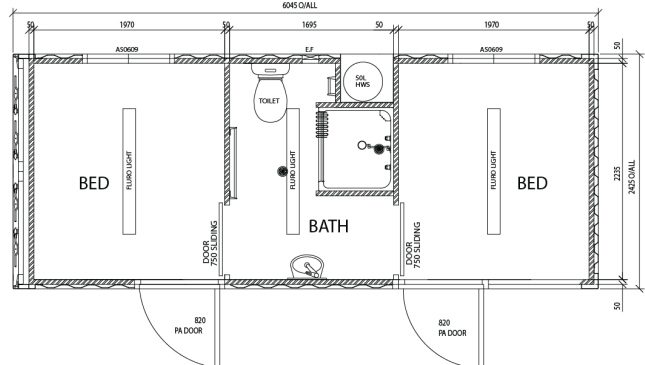

FLOOR PLAN

Shipping Containers

CALL 1300 284 896

For specific details on inclusions please call for a formal quote.

shippingcontainers.com.au