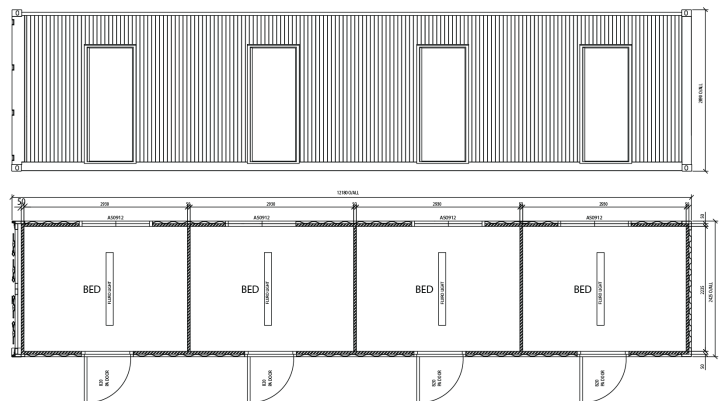

FLOOR PLAN

Need more design options? We can help develop your own customised container design!

If you require something a little different to this design, that's no worries - Shipping Containers Australia specialises in creating unique designs to your requirements which can be specific to your site constraints or project parameters. Our team can help you turn your idea into built form!