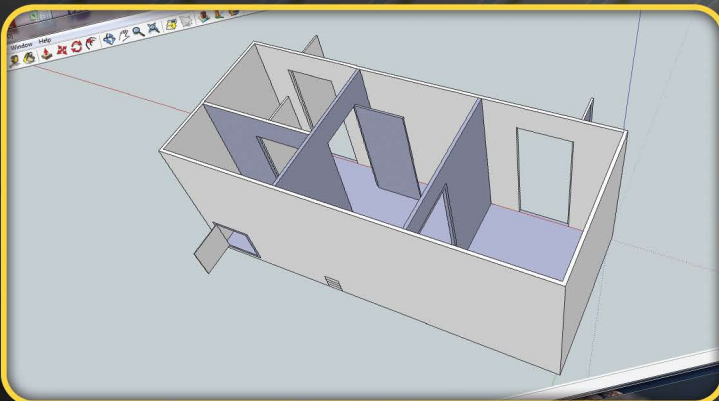

# CONFINED SPACE UNIT

## Confined Space Simulation/Training Container

Ideal for training in mining and emergency unit sectors as container simulates mine shaft or fire rescue scenario.

- 20' unit (pictured) or 40' units available
- Multiple wall partitions
- Multiple entries: 2 x PA doors, front double doors, side crawl hatch, 3 x internal doors, top access hatch
- Side vents for smoke release
- Top mounted landing area
- Abseil points and reinforced gussets
- Safety railing and self closing safety gates
- Jet black interior paint for low-vis simulation training
- Mounted heavy duty ladder
- Easily disassembled for transport
- Custom built to required specifications