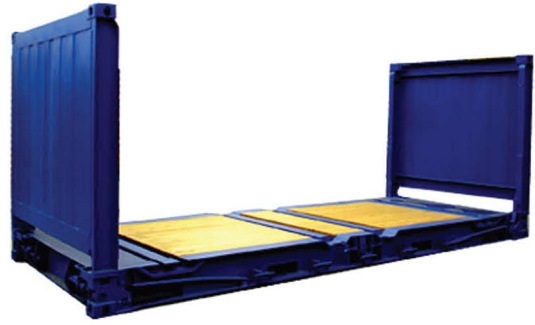

PORT - FLAT RACKS

1 x 20' Flat Rack Container

POA (please call)

1 x 40' Flat Rack Container

POA (please call)

Flatracks are especially suited to heavy loads or cargo that needs loading from the top or sides, such as pipes and machinery. We offer collapsible and non-collapsible flatrack containers with or without walls. Manufactured from steel, flatrack containers come in 20 ft and 40 ft sizes.

FRESH COAT OF PAINT

Blue

Green

Red Oxide

Grey

20' FULL PAINT - $400.00 + (10%) GST

40' FULL PAINT - $550.00 + (10%) GST

20' Flat Rack Container