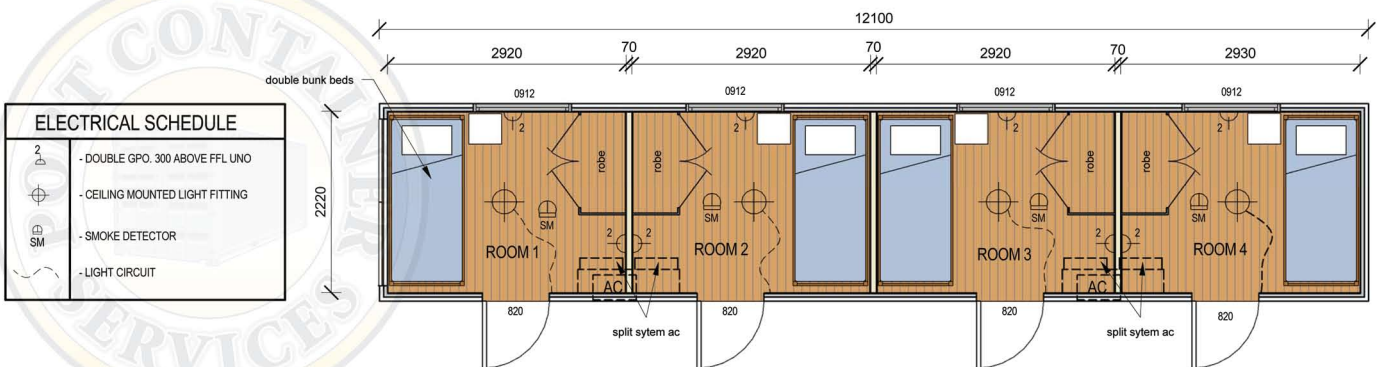

PORTaccom's range is ideal for remote exploration, remote road or mining camps, and defence force application.

Give the team at Port a call today 1300 793 668

- 1 x 40' Late model High Cube container
- Painted colour of choice
- Fully lined in a 50mm insulated panel
- Vinyl floor throughout
- 3 x bulk head walls
- 4 x split system air conditioners
- 4 x PA doors
- 4 x screen doors
- 4 x windows

Electrical fit out to include:

- 4 x Double Fluro's
- 4 x 10 amp light switches
- 4 x 15 amp GPO's
- 8 x double 10 amp GPO's
- 4 x 10 amp smoke detectors
- 1 x Junction box
- 1 x RCD circuit breaker

EXCLUDES APPLIANCES AND FURNISHINGS