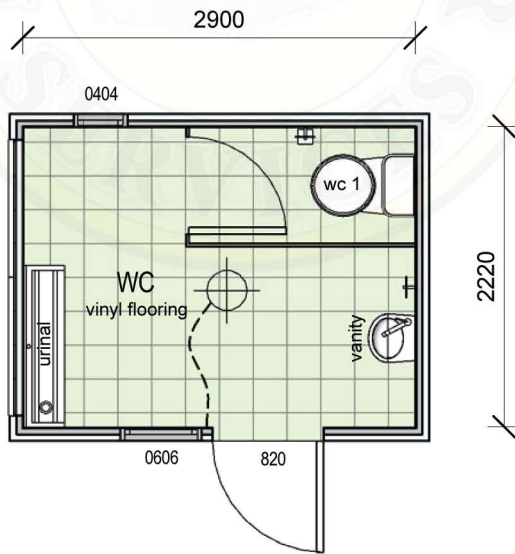

10' HI-Cube Ablution block

PRICE ON APPLICATION

- 1 x 10' Hi-Cube Brand New
- 1 x fully paint white
- 1 x PA Door
- 1 x small vented window
- 1 x 2 man urinal
- 1 x Toilet
- 1 x Toilet partition
- 1 x S/S Basin
- 1 x Sump 50mm pump out/100mm sewer pipe
- 1 x fully plumbed
- 1 x Electrical fit out
- 1 x Fluoro light
- 1 x Switch
- 1 x Junction box
- 1 x RCD circuit breaker