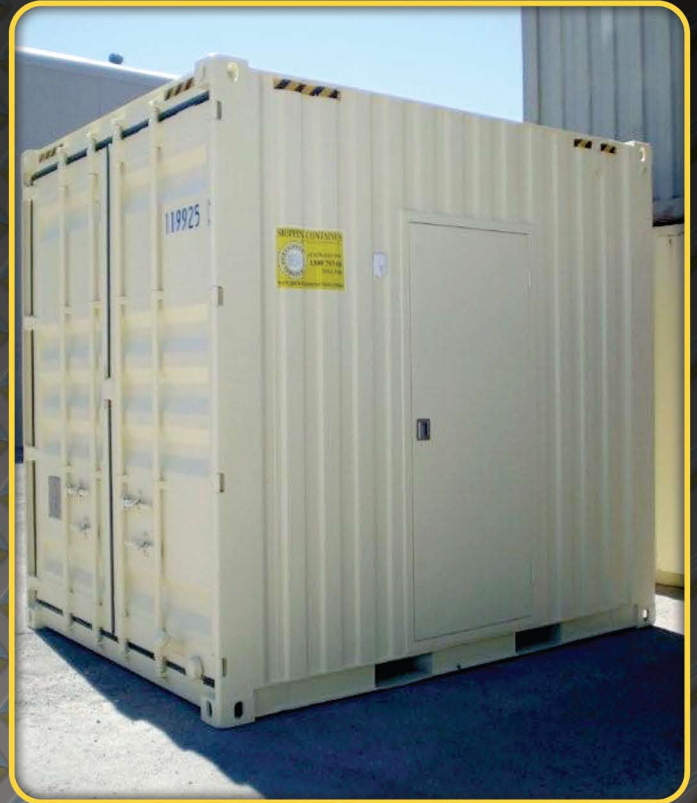

10' HI-Cube Ablution block

PRICE ON APPLICATION

- 1 x 10' Hi-Cube Brand New
- 1 x fully paint white
- 1 x PA Door
- 1 x small vented window
- 1 x 2 man urinal
- 1 x Toilet
- 1 x Toilet partition
- 1 x S/S Basin
- 1 x Sump 50mm pump out/100mm sewer pipe
- 1 x fully plumbed
- 1 x Electrical fit out
- 1 x Fluoro light
- 1 x Switch
- 1 x Junction box
- 1 x RCD circuit breaker